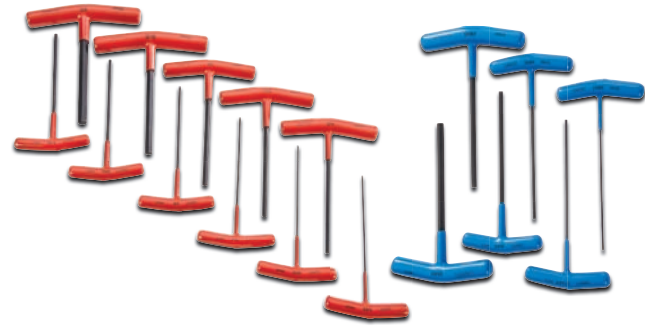

17 PIECE T-HANDLE HEX KEY SET

Product #: J4970S

- › T-handle design for greater torque.
- › Cushion grip handle provides added comfort.
- › Hex size printed on handle for easy size identification.

Contents	INCH	Handle Length (in)	Length (in)
J46405	5/64	3	6
J46406	3/32	3	6
J46407	7/64	3	6
J46408	1/8	3	6
J46409	9/64	3	6
J46410	5/32	3	6
J46412	3/16	4	6
J46414	7/32	4	6
J46416	1/4	4	6
J46420	5/16	6	6
J46424	3/8	6	6

Contents	MM	Handle Length (in)	Length (in)
J46508	2	3	6
J46510	2.5	3	6
J46512	3	3	6
J46514	4	3	6
J46516	5	4	6
J46518	6	4	6

Weight (lbs): 4.66

11 PIECE T-HANDLE HEX KEY SET

Product #: J4968

- › T-handle design for greater torque.
- › Cushion grip handle provides added comfort.
- › Hex size printed on handle for easy size identification.

Weight (lbs): 3.98

6 PIECE METRIC T-HANDLE HEX KEY SET

Product #: J4969

- › T-handle design for greater torque.
- › Cushion grip handle provides added comfort.
- › Hex size printed on handle for easy size identification.